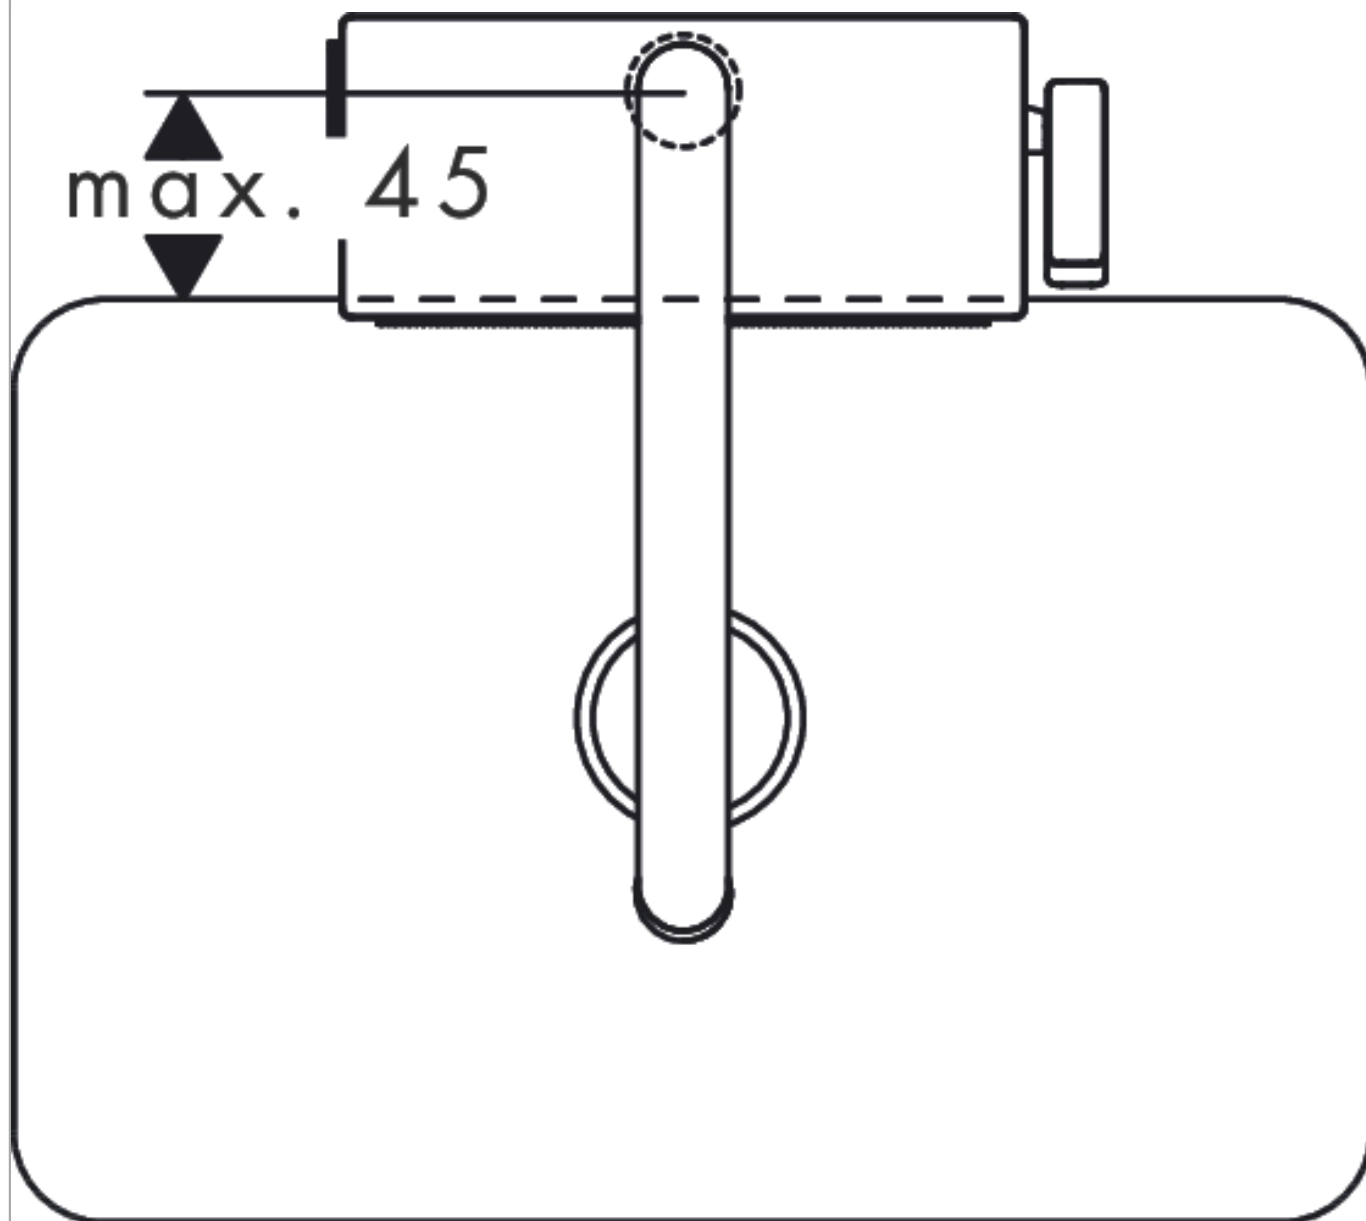

Aquno Select M81
Single lever kitchen mixer 170, pull-out spray, 3jet, sBox
Surfaces: **Matt Black** Article Number: 73831670

Installation examples