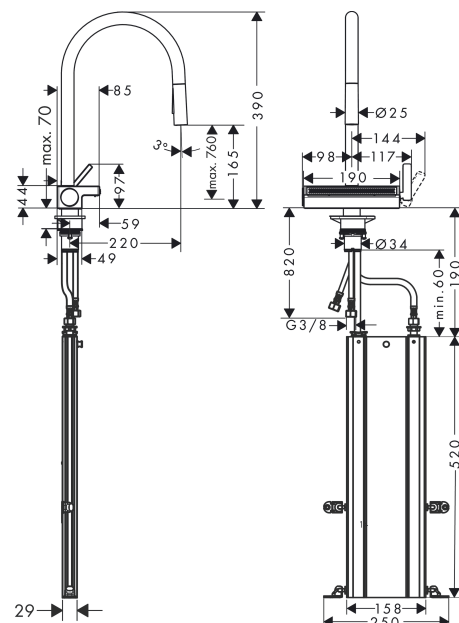

Scale drawing