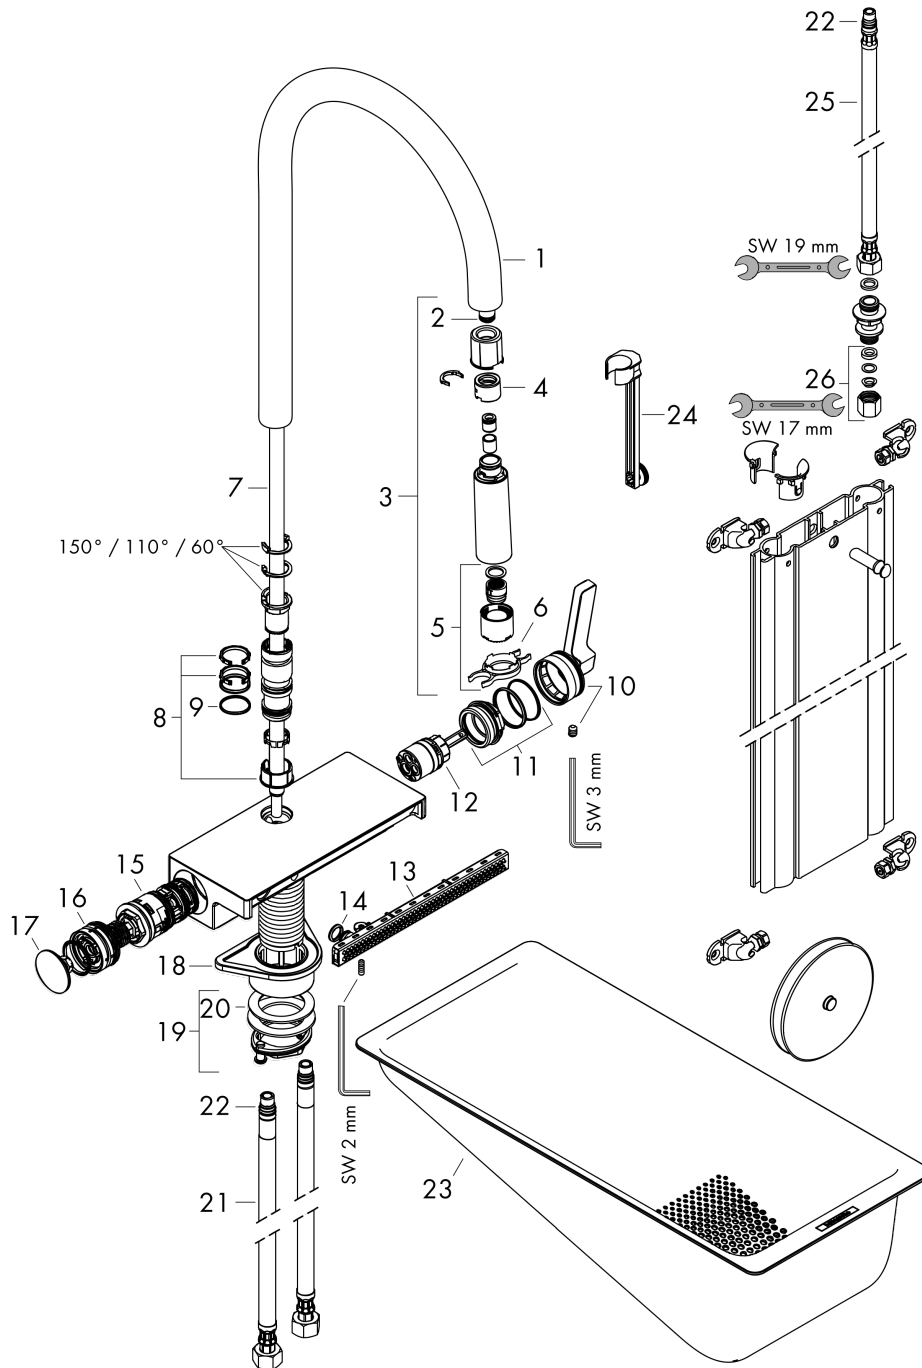

Aquno Select M81
Single lever kitchen mixer 170, pull-out spray, 3jet, sBox
Surfaces: **Matt Black**   Article Number: **73831670**

Exploded Drawing

Year of production: >12/19

Aquino Select M81
Single lever kitchen mixer 170, pull-out spray, 3jet, sBox
Surfaces: **Matt Black** Article Number: **73831670**

Spare part list

Year of production: >12/19

Pos.	Description	Article Number	Price	PU
1	spout cpl.	93779670	-	1
2	O-ring 8x2	98112000	-	1
3	handspray	93778670	-	1
4	non return valve DW 10	96456000	-	1
5	spray former	93342000	-	1
6	service tool	95910000	-	1
7	hose	93754000	-	1
8	set of lever collars	98365000	-	1
9	O-ring 19x2	98426000	-	1
10	handle	93776670	-	1
11	nut	92926000	-	1
12	cartridge, assy	93183000	-	1
13	spray head cpl.	93781670	-	1
14	O-ring 10x2	98170000	-	1
15	selector assy	93558000	-	1
16	spring with sleeve	93782000	-	1
17	cover	93777670	-	1
18	support	97523000	-	1
19	fixing set (special)	93253000	-	1
20	lever collar	97548000	-	1
21	connection hose 900 mm M10x1 G3/8	93780000	-	1
22	O-ring 8x1,75	97827000	-	1
23	-	40963000	-	1
24	extension set	43333000	-	1
25	connection hose 450 mm M10x1 G3/8	96507000	-	1
26	squeezing connection	96099000	-	1